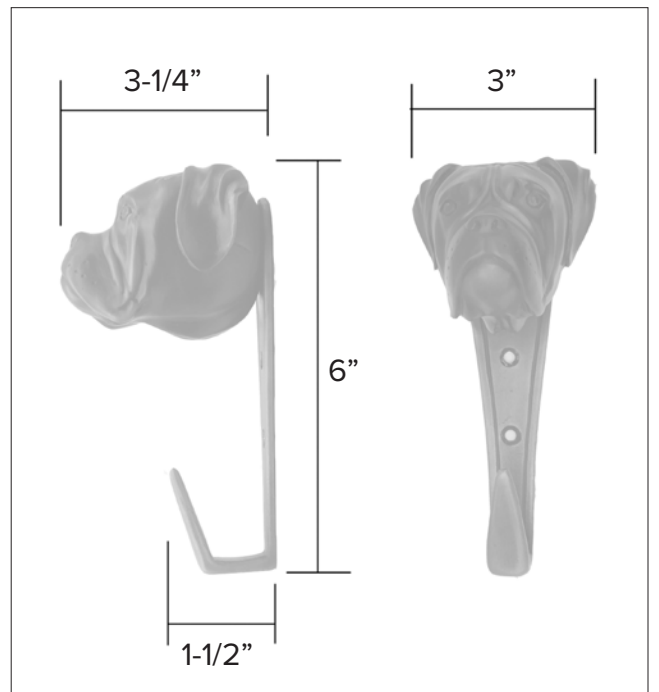

# Dog knobs

Boxer Hook

Boxer Leash Hook HK-BX \$ 350

Finish: Patinead Oil rubbed Bronze

The designs and products shown here together with the pictures thereof are the intellectual property of Martin Pierce and are protected by copyright©1994-2021