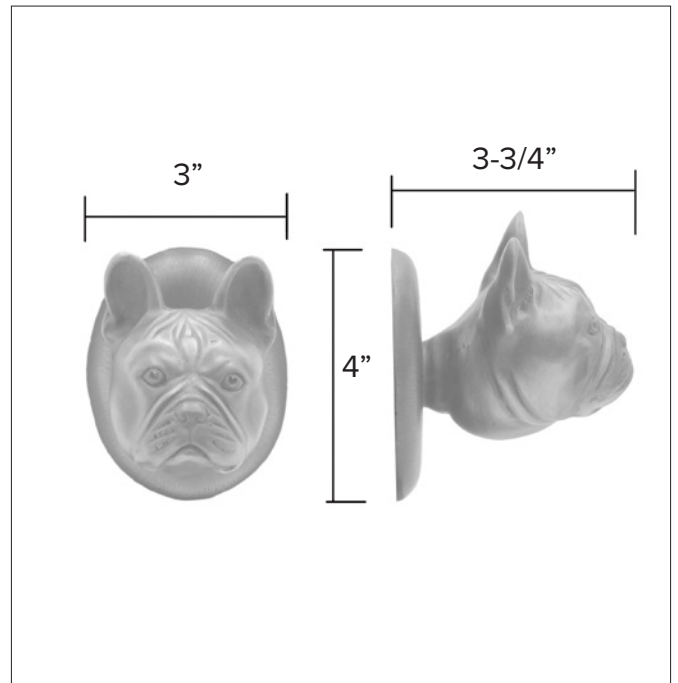

## French Bulldog Passage Way Set

French Bulldog Door Set PS-FBD \$ 855

One Fixed Door Knob DN-FBD \$ 400

French Bulldog Door Set PS-FBD \$ 855

Finish: Patinead Oil rubbed Bronze

The designs and products shown here together with the pictures thereof are the intellectual property of Martin Pierce and are protected by copyright©1994-2021