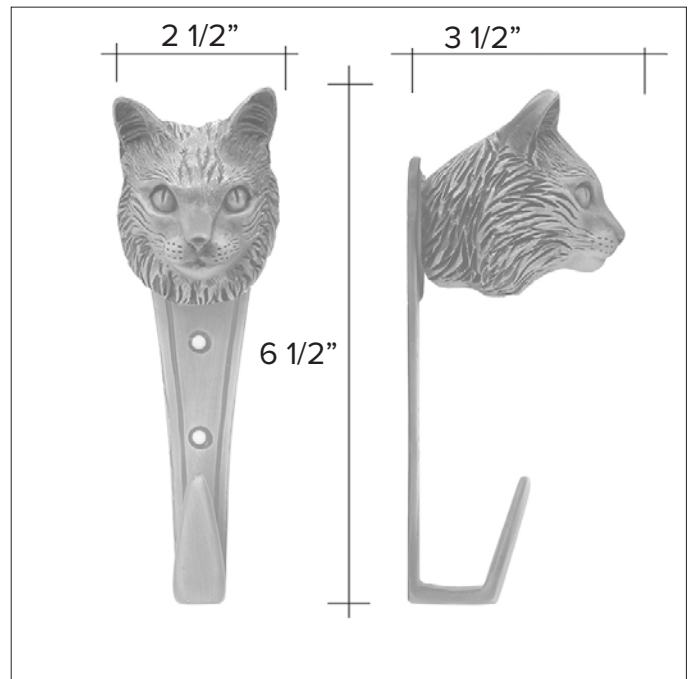

# Cat knobs

Rag Doll Cat

Leash-Coat Hook

Rag Doll Cat Hook HK-RD \$ 350

Finish: Patinead Oil rubbed Bronze

The designs and products shown here together with the pictures thereof are the intellectual property of Martin Pierce and are protected by copyright©1994-2021