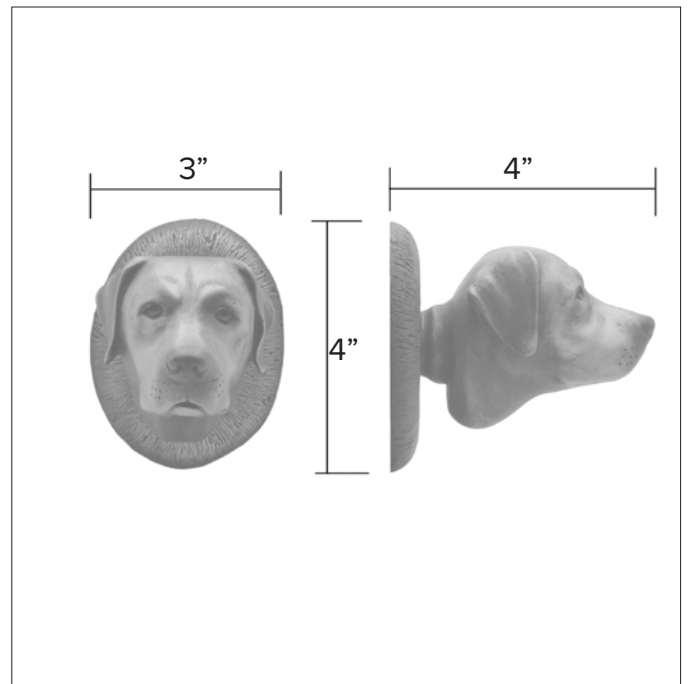

## Labrador Passage Way Set

Labrador Passage Way Set PS-LAB \$ 855

One Fixed Door Knob DN-LAB \$ 400

Labrador Passage Way Set PS-LAB \$ 855

Finish: Patinead Oil rubbed Bronze

The designs and products shown here together with the pictures thereof are the intellectual property of Martin Pierce and are protected by copyright©1994-2021