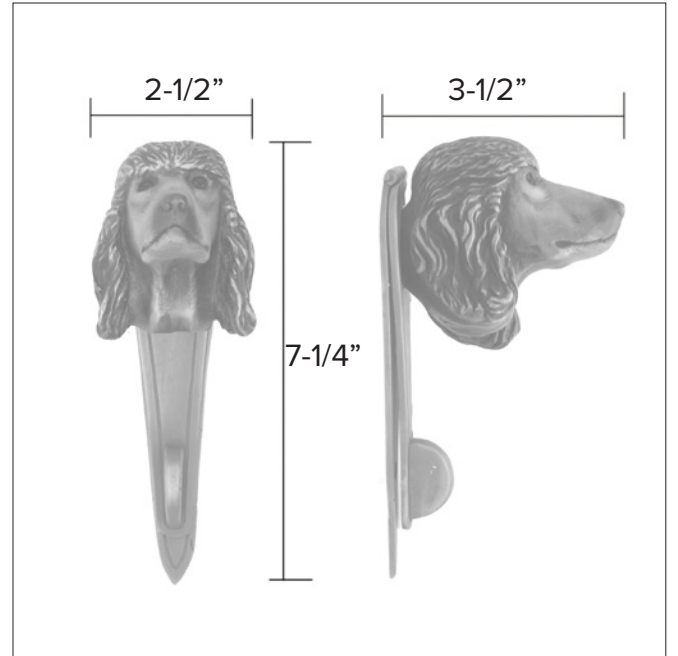

Dog knobs

Poodle Knocker

Poodle Door Knocker KN-PD $ 385

Finish: Patinead Oil rubbed Bronze

The designs and products shown here together with the pictures thereof are the intellectual property of Martin Pierce and are protected by copyright©1994-2021

www.martinpierce.com

info@martinpierce.com

Tel: 323 939 5929