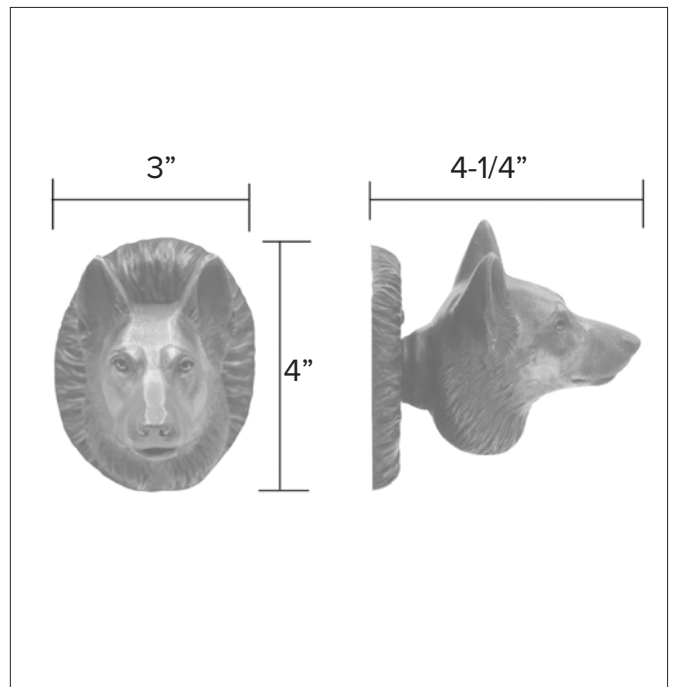

# Dog knobs

German Shepherd - Passage Way Set

German Shepherd Door Set PS-GS \$ 855

One Fixed Door Knob DN-GS \$ 400

German Shepherd Door Set PS-GS \$ 855

Finish: Patinead Oil rubbed Bronze

The designs and products shown here together with the pictures thereof are the intellectual property of Martin Pierce and are protected by copyright©1994-2021