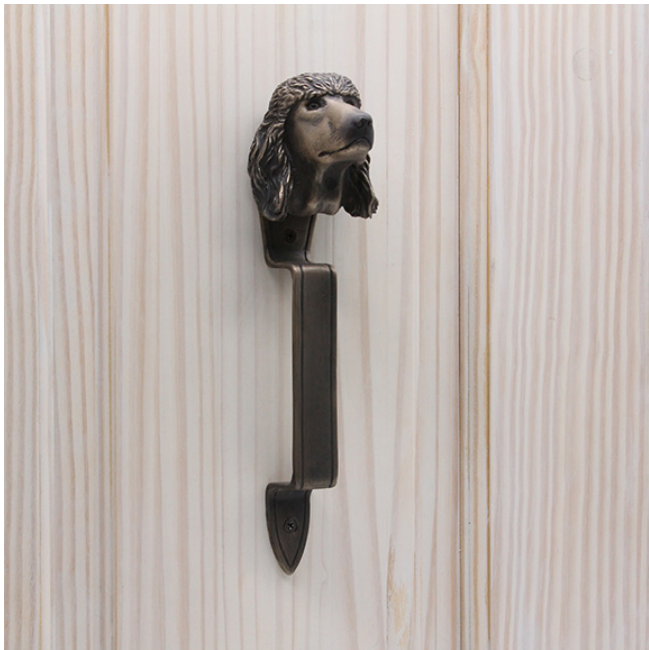

Dog knobs

Poodle Door Pull

Poodle Door Pull PL-PD $ 350

Finish: Patinead Oil rubbed Bronze

The designs and products shown here together with the pictures thereof are the intellectual property of Martin Pierce and are protected by copyright©1994-2021

www.martinpierce.com

info@martinpierce.com

Tel: 323 939 5929