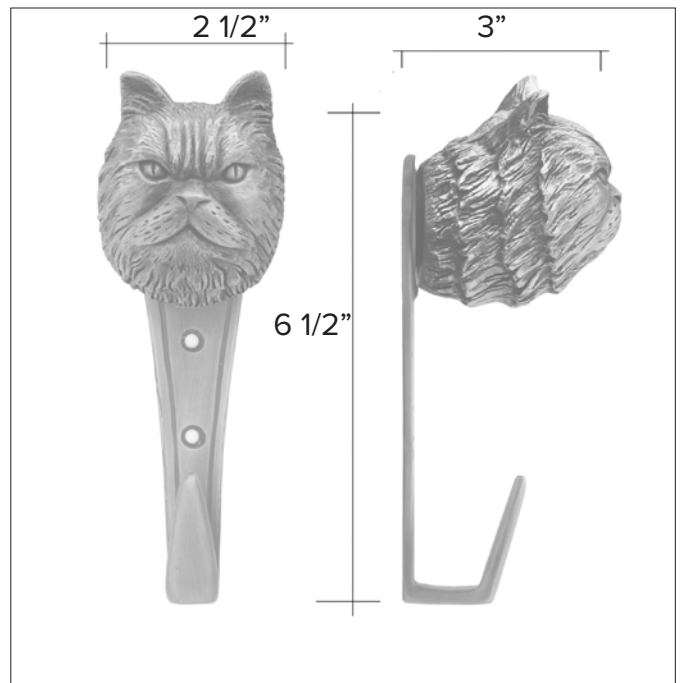

# Cat knobs

Persian Cat

~ Door Accessories

Persian Cat Hook HK-PS \$ 350

Persian Cat Knocker KN-PS \$ 385

Persian Cat Door Pull PL-PS \$ 350

Persian Cat Passage Way Set PS-PS \$ 855

The designs and products shown here together with the pictures thereof are the intellectual property of Martin Pierce and are protected by copyright©1994-2021

# Cat knobs

Persian Cat

-

Leash - Coat Hook

Persian Cat Hook HK-PS \$ 350

Finish: Patinead Oil rubbed Bronze

The designs and products shown here together with the pictures thereof are the intellectual property of Martin Pierce and are protected by copyright©1994-2021