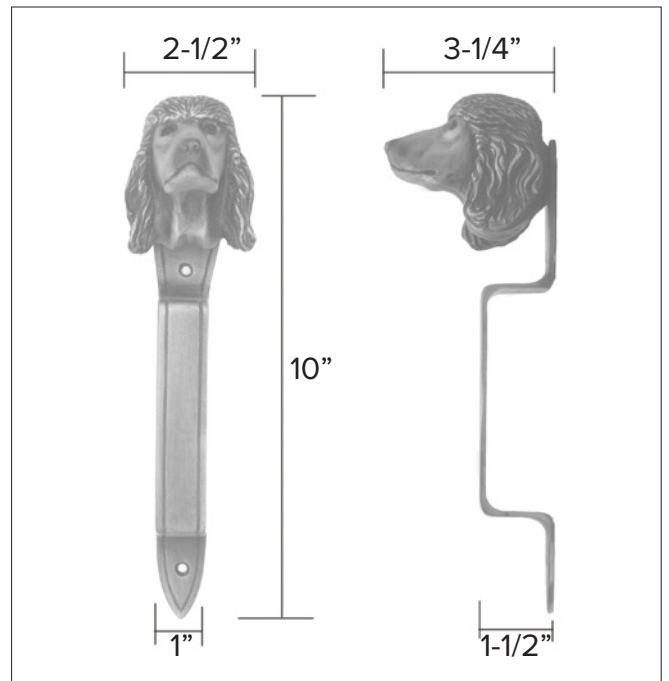

Dog knobs

Poodle Door Pull

Poodle Door Pull PL-PD $ 350

Finish: Patinead Oil rubbed Bronze

The designs and products shown here together with the pictures thereof are the intellectual property of Martin Pierce and are protected by copyright©1994-2021

www.martinpierce.com

info@martinpierce.com

Tel: 323 939 5929