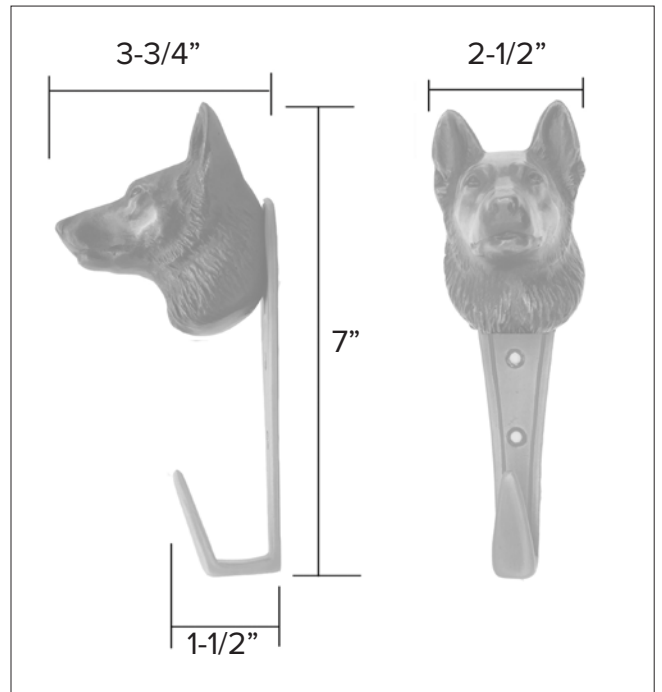

Dog knobs

German Shepherd Hook

Finish: Patinead Oil rubbed Bronze

The designs and products shown here together with the pictures thereof are the intellectual property of Martin Pierce and are protected by copyright©1994-2021

www.martinpierce.com

info@martinpierce.com

Tel: 323 939 5929