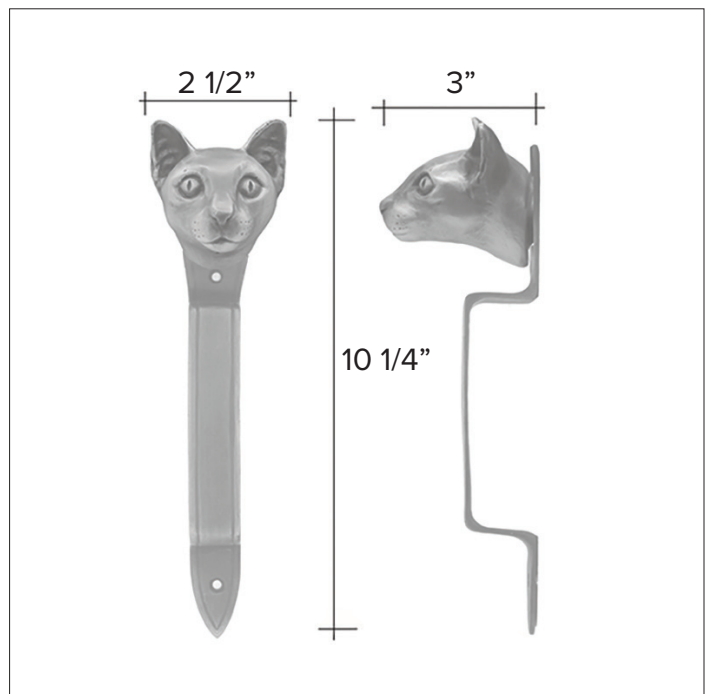

Cat knobs

Siamese Cat - Door Pull

Siamese Cat Door Pull PL-SM $ 350

Finish: Patinead Oil rubbed Bronze

The designs and products shown here together with the pictures thereof are the intellectual property of Martin Pierce and are protected by copyright©1994-2021

www.martinpierce.com

info@martinpierce.com

Tel: 323 939 5929