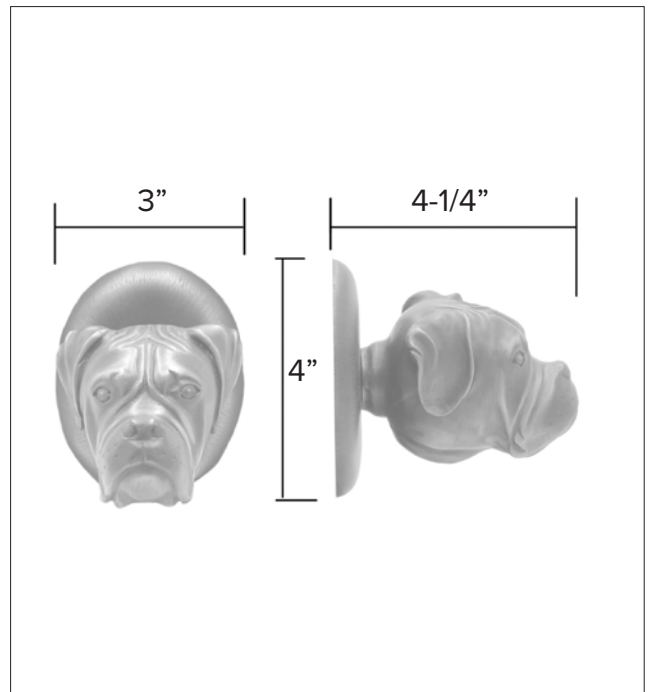

## Boxer Passage Way Set

Boxer Passage Door Set PS-BX \$ 855

One Fixed Door Knob DN-BX \$ 400

Boxer Passage Door Set PS-BX \$ 855

Finish: Patinead Oil rubbed Bronze

The designs and products shown here together with the pictures thereof are the intellectual property of Martin Pierce and are protected by copyright©1994-2021