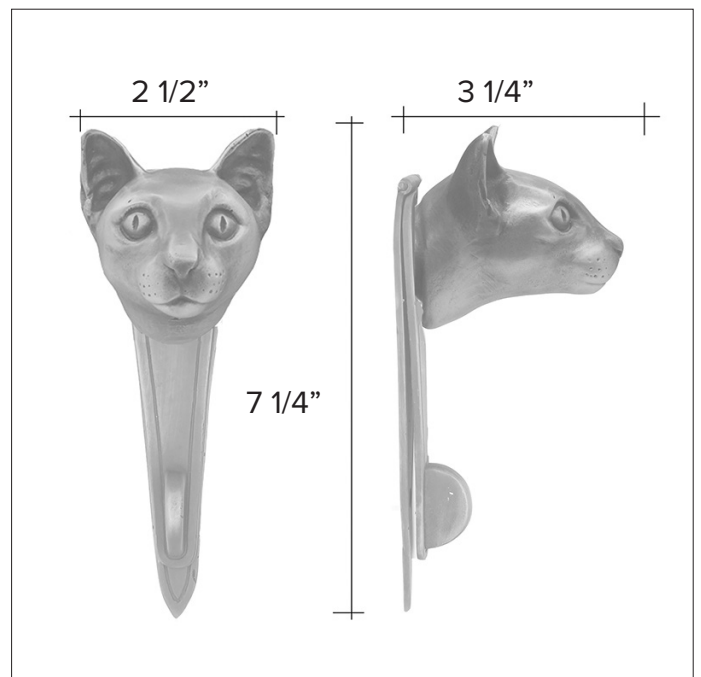

Cat knobs

Siamese Cat -

Door Knocker

Siamese Cat Door Knocker KN-SM $ 385

Finish: Patinead Oil rubbed Bronze

The designs and products shown here together with the pictures thereof are the intellectual property of Martin Pierce and are protected by copyright©1994-2021

www.martinpierce.com

info@martinpierce.com

Tel: 323 939 5929