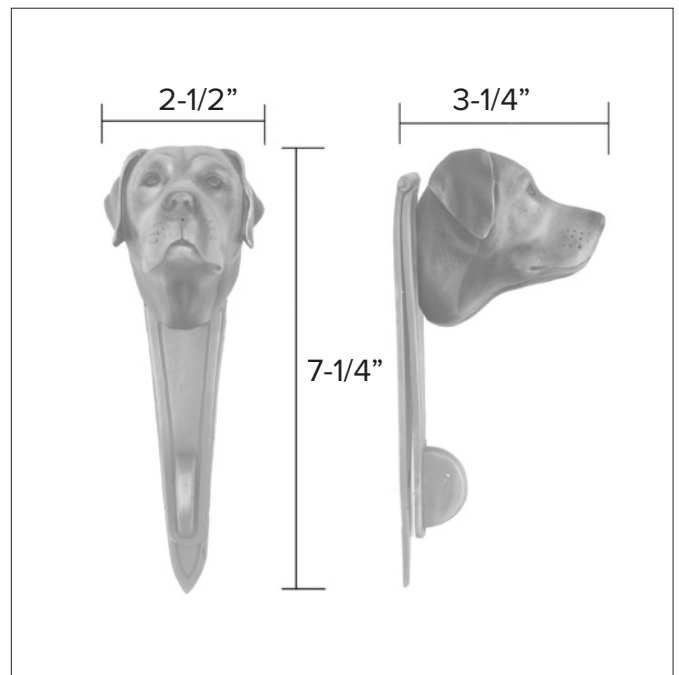

Dog knobs

Labrador Knocker

Labrador Door Knocker KN-LAB $ 385

Finish: Patinead Oil rubbed Bronze

The designs and products shown here together with the pictures thereof are the intellectual property of Martin Pierce and are protected by copyright©1994-2021

www.martinpierce.com

info@martinpierce.com

Tel: 323 939 5929