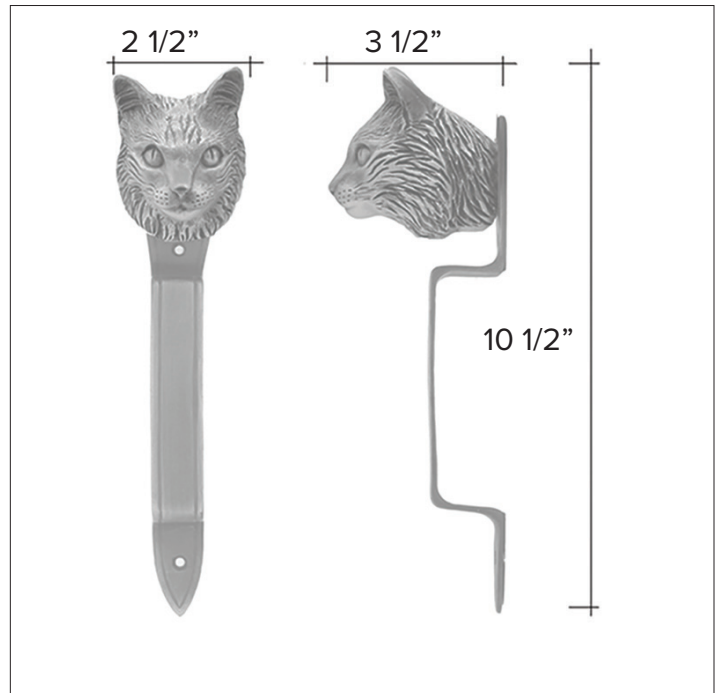

Cat knobs

Rag Doll Cat - Door Pull

Rag Doll Cat Door Pull PL-RD $ 350

Finish: Patinead Oil rubbed Bronze

The designs and products shown here together with the pictures thereof are the intellectual property of Martin Pierce and are protected by copyright©1994-2021

www.martinpierce.com

info@martinpierce.com

Tel: 323 939 5929