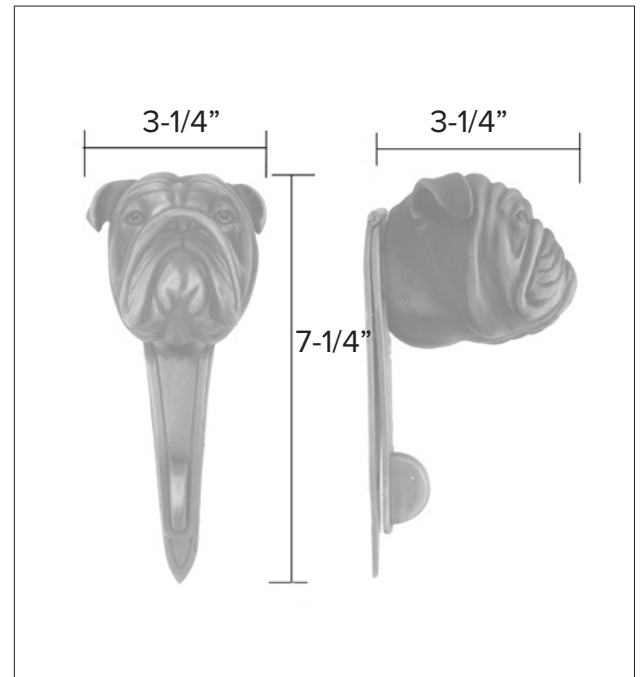

Dog knobs

English Bulldog Knocker

English Bulldog Door Knocker KN-EBD $ 385

Finish: Patinead Oil rubbed Bronze

The designs and products shown here together with the pictures thereof are the intellectual property of Martin Pierce and are protected by copyright©1994-2021

www.martinpierce.com

info@martinpierce.com

Tel: 323 939 5929