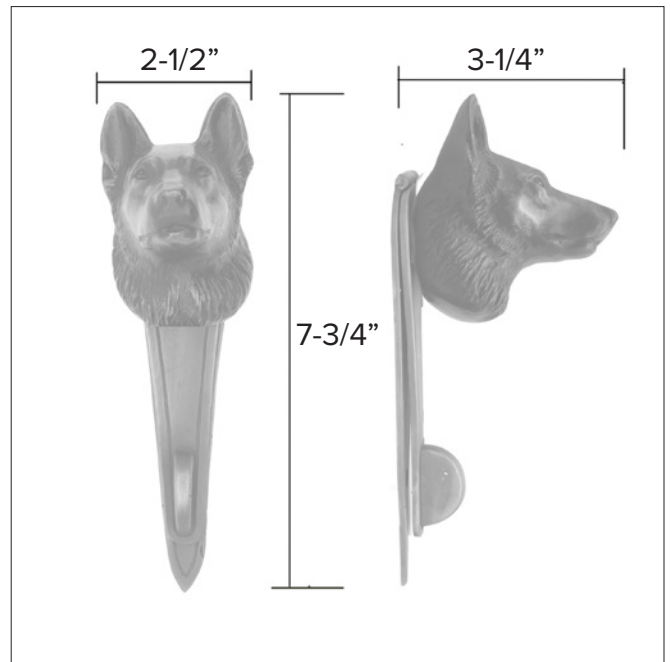

Dog knobs

German Shepherd Knocker

German Shepherd Door Knocker KN-GS $ 385

Finish: Patinead Oil rubbed Bronze

The designs and products shown here together with the pictures thereof are the intellectual property of Martin Pierce and are protected by copyright©1994-2021

www.martinpierce.com

info@martinpierce.com

Tel: 323 939 5929