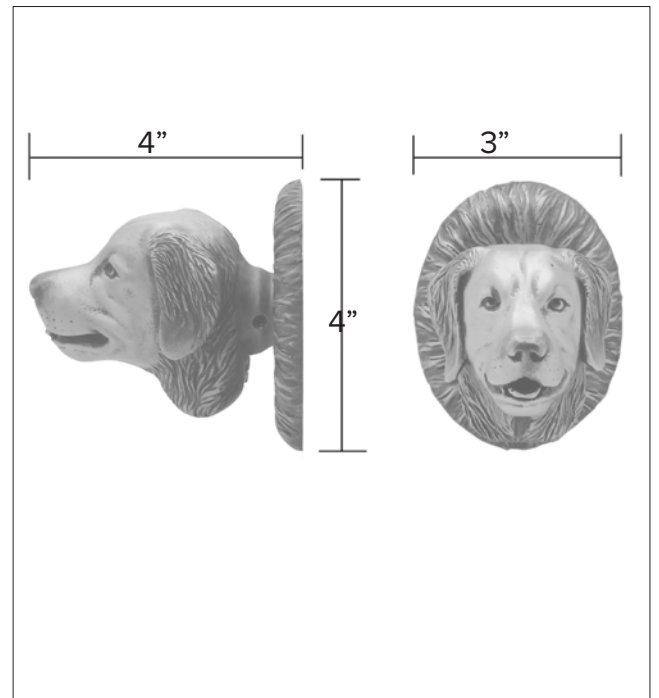

# Dog knobs

Golden Retriever - Passage Way Set

Golden Retriever Door Set PS-GR \$ 855

One Fixed Door Knob DN-GR \$ 400

Golden Retriever Door Set PS-GR \$ 855

Finish: Patinead Oil rubbed Bronze

The designs and products shown here together with the pictures thereof are the intellectual property of Martin Pierce and are protected by copyright©1994-2021