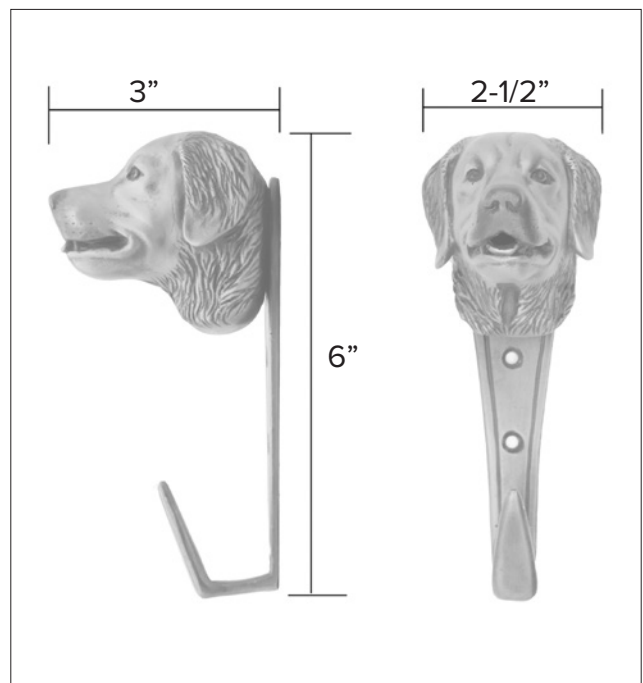

Dog knobs

Golden Retriever - Hook

Golden Retriever Leash Hook HK-GR $ 350

Finish: Patinead Oil rubbed Bronze

The designs and products shown here together with the pictures thereof are the intellectual property of Martin Pierce and are protected by copyright©1994-2021

www.martinpierce.com

info@martinpierce.com

Tel: 323 939 5929