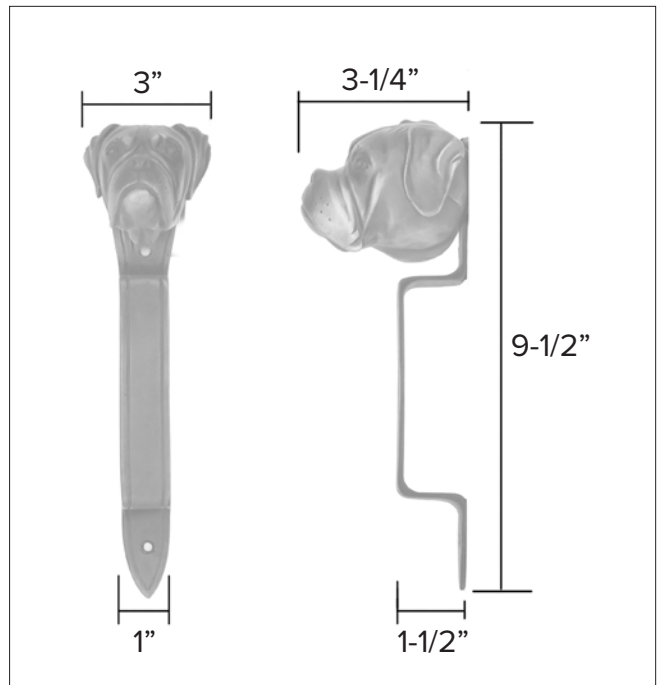

Dog knobs

Boxer Door Pull

Finish: Patinead Oil rubbed Bronze

The designs and products shown here together with the pictures thereof are the intellectual property of Martin Pierce and are protected by copyright©1994-2021

www.martinpierce.com

info@martinpierce.com

Tel: 323 939 5929