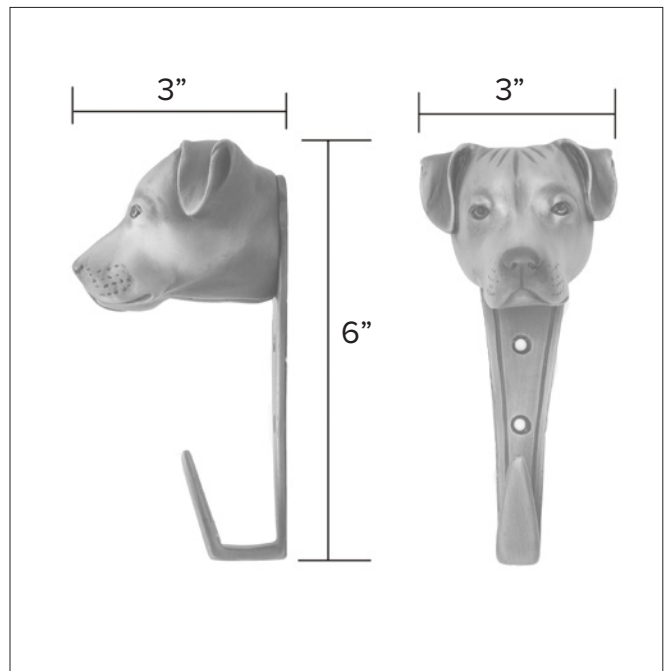

Dog knobs

Staffordshire Bull Terrier Hook

Staffordshire Bull Terrier Leash Hook HK-ST $ 350

Finish: Patinead Oil rubbed Bronze

The designs and products shown here together with the pictures thereof are the intellectual property of Martin Pierce and are protected by copyright©1994-2021

www.martinpierce.com

info@martinpierce.com

Tel: 323 939 5929