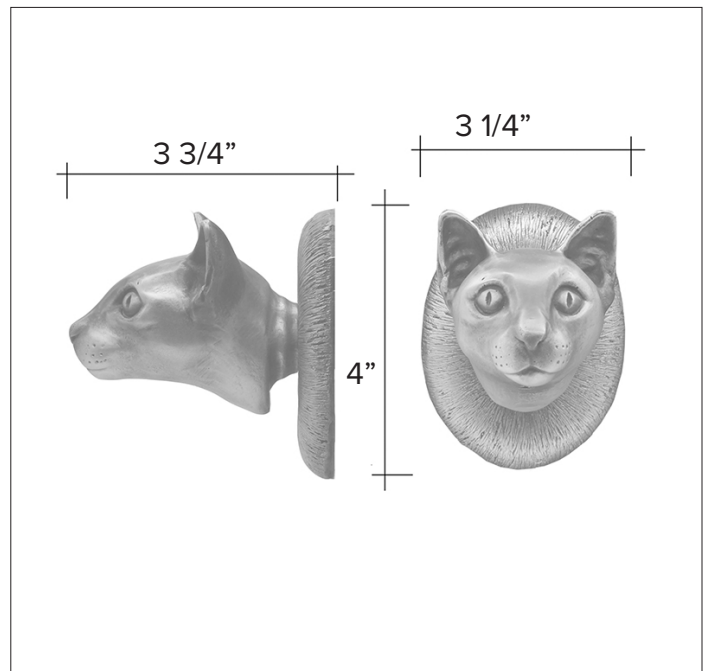

# Cat knobs

Siamese Cat - Door Knob & Knob-Set

Siamese Passage Door Set PS-SM \$ 855

Siamese One Fixed Door Knob DN-SM \$ 400

Siamese Passage Way Door Set PS-RD \$ 855

Finish: Patinead Oil rubbed Bronze

The designs and products shown here together with the pictures thereof are the intellectual property of Martin Pierce and are protected by copyright©1994-2021