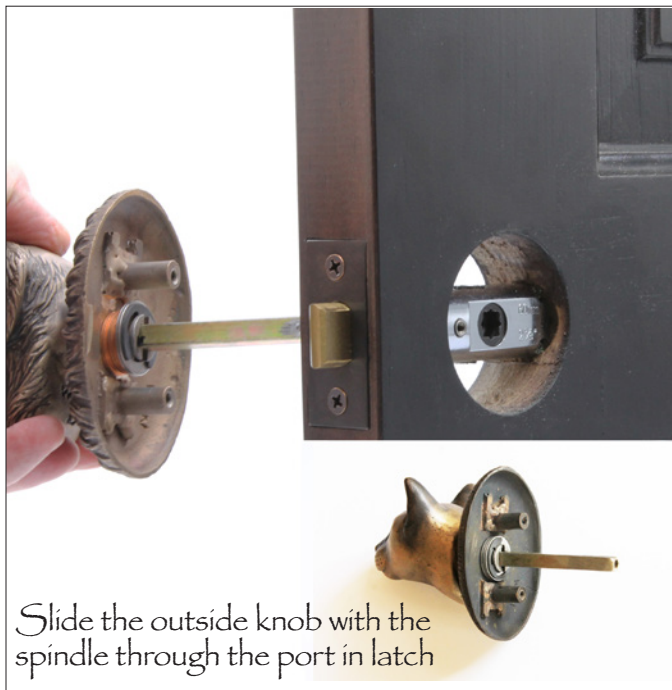

# Cat & Dog Knobs

PLAIN KNOB FOR CAT OR DOG KNOB SET

Plain Fixed Door Knob DN-PLA \$ 400

Finish: Patinead Oil rubbed Bronze

The designs and products shown here together with the pictures thereof are the intellectual property of Martin Pierce and are protected by copyright©1994-2021

# Cat & Dog Knobs

Installation Guide 1 of 2 Pages

The designs and products shown here together with the pictures thereof are the intellectual property of Martin Pierce and are protected by copyright©1994-2021