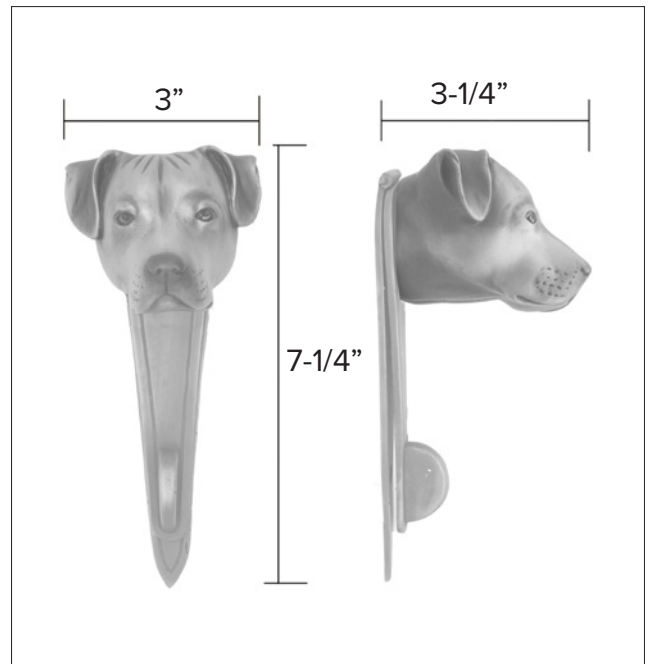

Dog knobs

Staffordshier Bull Terrier Knocker

Staffordshire Bull Terrier Door Knocker KN-ST $ 385

Finish: Patinead Oil rubbed Bronze

The designs and products shown here together with the pictures thereof are the intellectual property of Martin Pierce and are protected by copyright©1994-2021

www.martinpierce.com

info@martinpierce.com

Tel: 323 939 5929