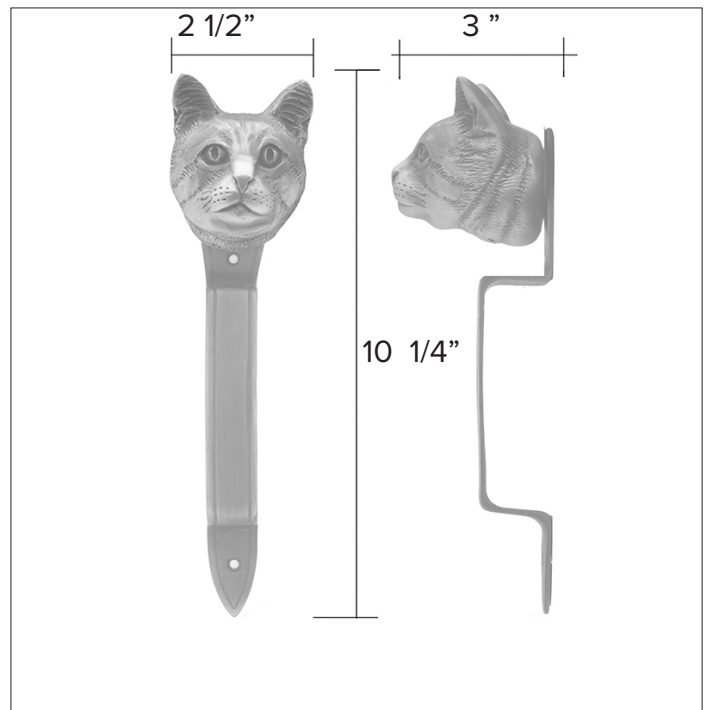

Cat knobs

Finish: Patinead Oil rubbed Bronze

The designs and products shown here together with the pictures thereof are the intellectual property of Martin Pierce and are protected by copyright© 1994-2021

www.martinpierce.com

info@martinpierce.com

Tel: 323 939 5929