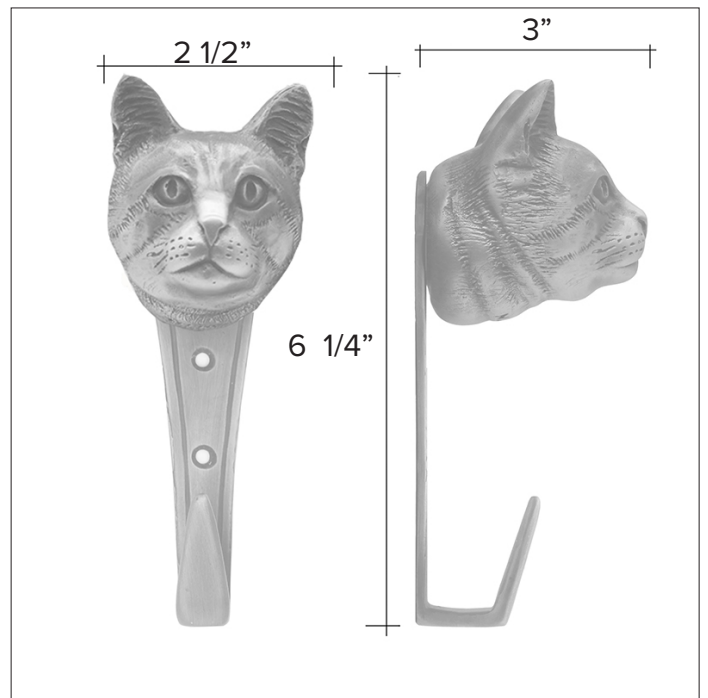

Cat knobs

Common Cat - Leash-Coat Hook

Common Cat Hook HK-SC $ 350

Finish: Patinead Oil rubbed Bronze

The designs and products shown here together with the pictures thereof are the intellectual property of Martin Pierce and are protected by copyright©1994-2021

www.martinpierce.com

info@martinpierce.com

Tel: 323 939 5929