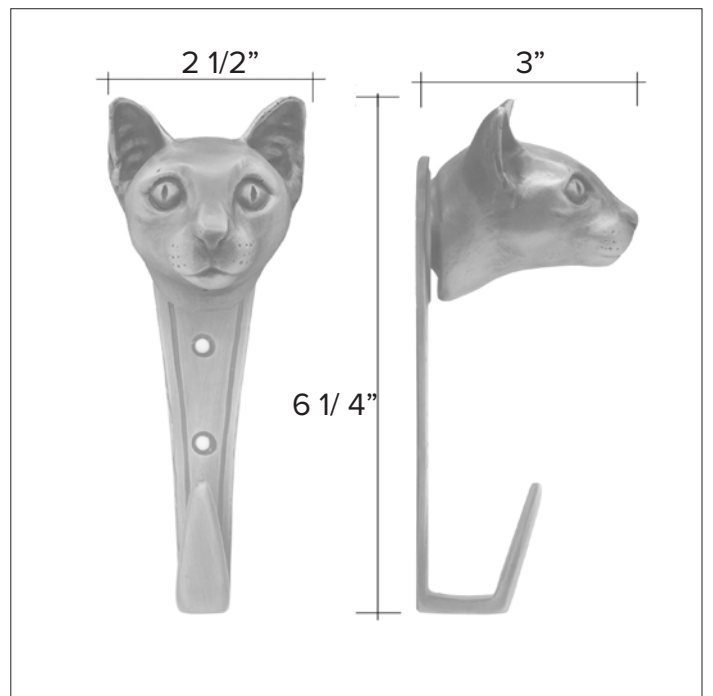

# Cat knobs

Siamese Cat - Door Accessories

Siamese Cat Hook

Siamese Cat Knocker

Siamese Cat Door Pull

Siamese Cat Passage Way Set

The designs and products shown here together with the pictures thereof are the intellectual property of Martin Pierce and are protected by copyright©1994-2021

# Cat knobs

Siamese Cat - Coat Hook

Siamese Cat Hook HK-SM \$ 350

Finish: Patinead Oil rubbed Bronze

The designs and products shown here together with the pictures thereof are the intellectual property of Martin Pierce and are protected by copyright©1994-2021