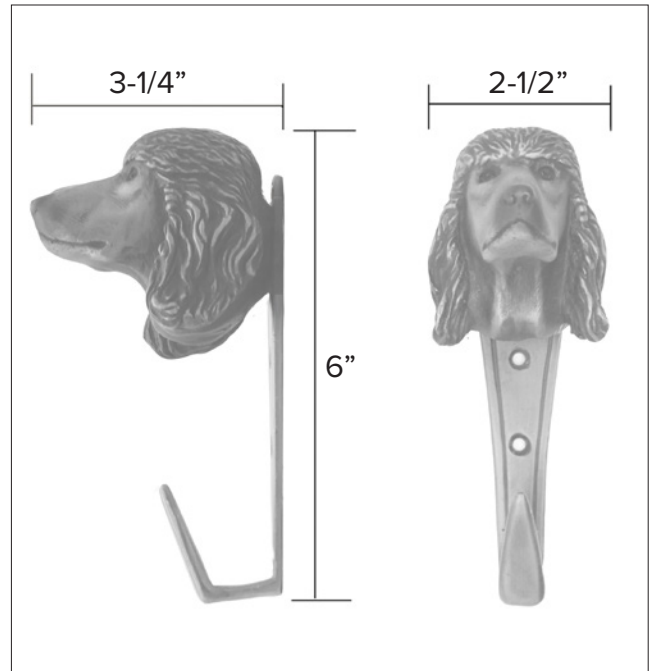

Dog knobs

Poodle Hook

Poodle Leash Hook HK-PD $ 350

Finish: Patinead Oil rubbed Bronze

The designs and products shown here together with the pictures thereof are the intellectual property of Martin Pierce and are protected by copyright©1994-2021

www.martinpierce.com

info@martinpierce.com

Tel: 323 939 5929