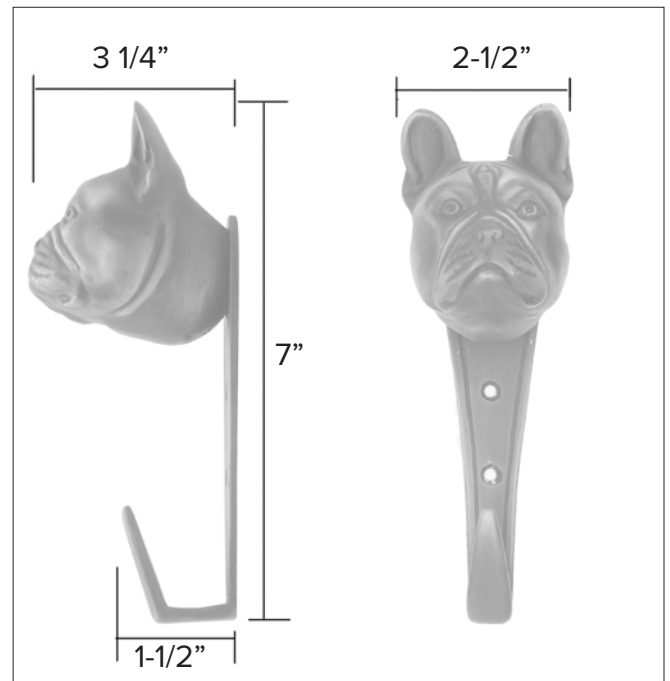

Dog knobs

French Bulldog Hook

Finish: Patinead Oil rubbed Bronze

The designs and products shown here together with the pictures thereof are the intellectual property of Martin Pierce and are protected by copyright©1994-2021

www.martinpierce.com

info@martinpierce.com

Tel: 323 939 5929