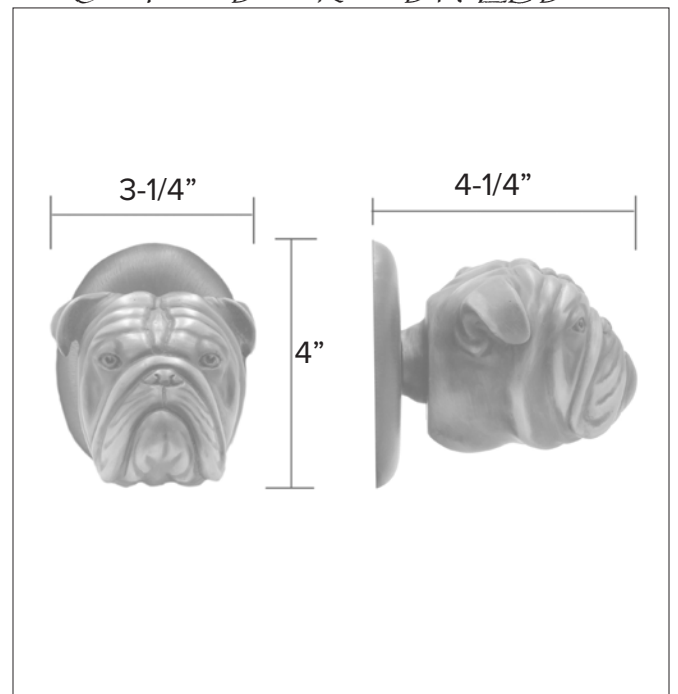

# Dog knobs

English Bulldog Passage Way Set

English Bulldog Door Set PS-EBD \$ 855

One Fixed Door Knob DN-EBD \$ 400

English Bulldog Door Set PS-EBD \$ 855

Finish: Patinead Oil Rubbed Bronze

The designs and products shown here together with the pictures thereof are the intellectual property of Martin Pierce and are protected by copyright©1994-2021