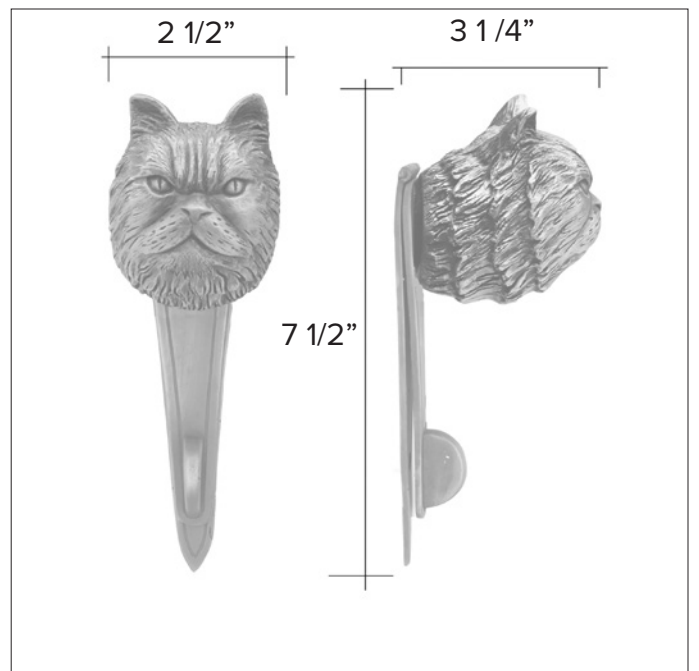

Cat knobs

Persian Cat ~ Door Knocker

Persian Cat Door Knocker DK-PS

Finish: Patinead Oil rubbed Bronze

The designs and products shown here together with the pictures thereof are the intellectual property of Martin Pierce and are protected by copyright©1994-2021

www.martinpierce.com

info@martinpierce.com

Tel: 323 939 5929