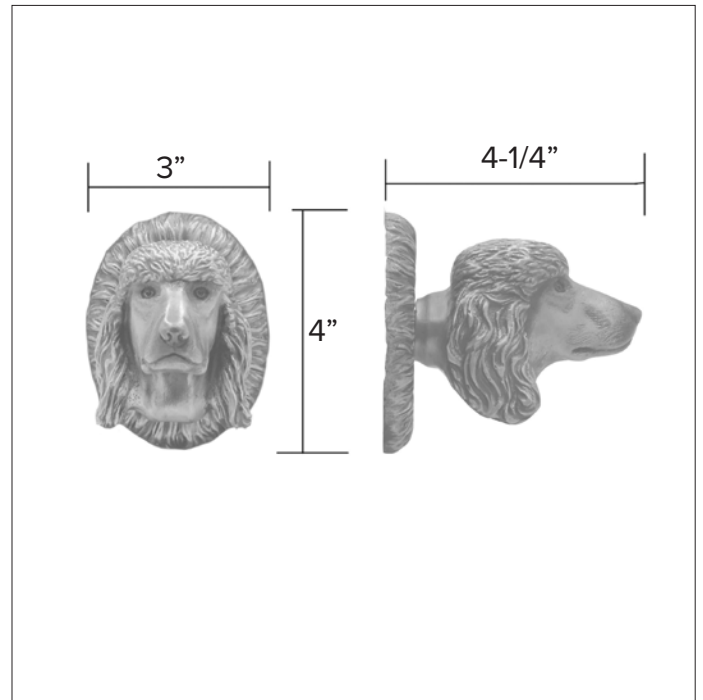

## Poodle Passage Way Set

Poodle Passage Way Set PS-PD \$ 855

One Fixed Door Knob DN-PD \$ 400

Poodle Passage Way Set PS-PD \$ 855

Finish: Patinead Oil rubbed Bronze

The designs and products shown here together with the pictures thereof are the intellectual property of Martin Pierce and are protected by copyright©1994-2021