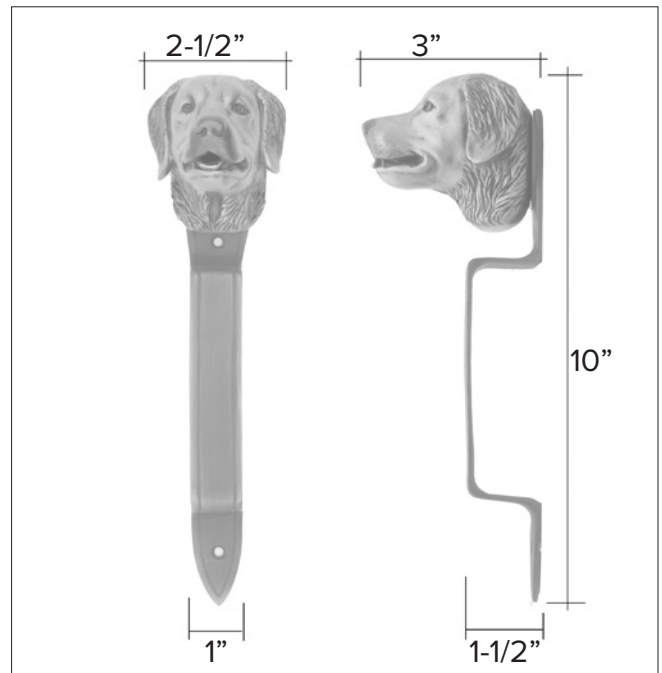

Dog knobs

Golden Retriever - Door Pull

Golden Retriever Door PL-GR $ 350

Finish: Patinead Oil rubbed Bronze

The designs and products shown here together with the pictures thereof are the intellectual property of Martin Pierce and are protected by copyright©1994-2021

www.martinpierce.com

info@martinpierce.com

Tel: 323 939 5929