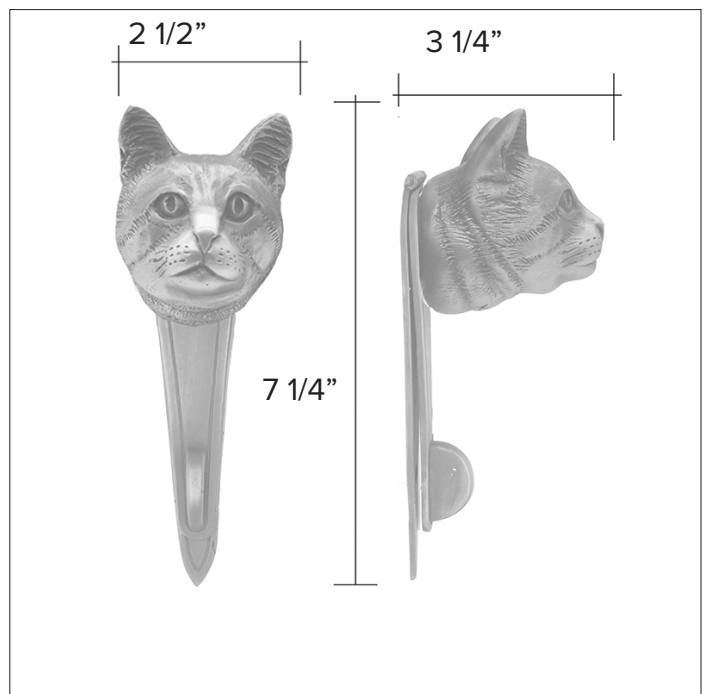

Cat knobs

Common Cat ~ Door Knocker

Common Cat Knocker KN-SC $ 385

The designs and products shown here together with the pictures thereof are the intellectual property of Martin Pierce and are protected by copyright©1994-2021

www.martinpierce.com

info@martinpierce.com

Tel: 323 939 5929