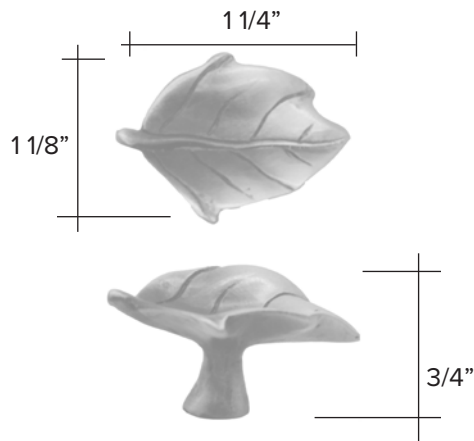

Pearleaf

Light Antique

Dark Antique

Pearleaf code 2100 $ 49

Custom Made to Order

The designs and products shown here together with the pictures thereof are the intellectual property of Martin Pierce and are protected by copyright©1994-2021