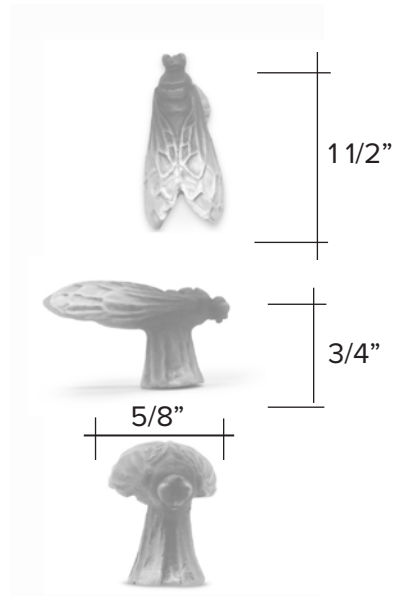

# Wasp closed wings

Light Antique

Dark Antique

Wasp closed wings code 7050 \$ 54

Custom Made to Order

The designs and products shown here together with the pictures thereof are the intellectual property of Martin Pierce and are protected by copyright©1994-2021