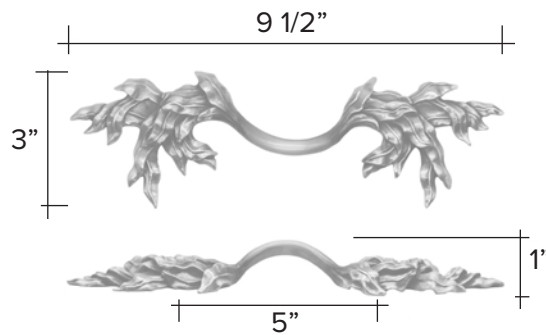

# Willow large leaf pull

Light Antique

Dark Antique

Willow large leaf pull code 2467 \$ 270

Custom Made to Order

The designs and products shown here together with the pictures thereof are the intellectual property of Martin Pierce and are protected by copyright©1994-2021