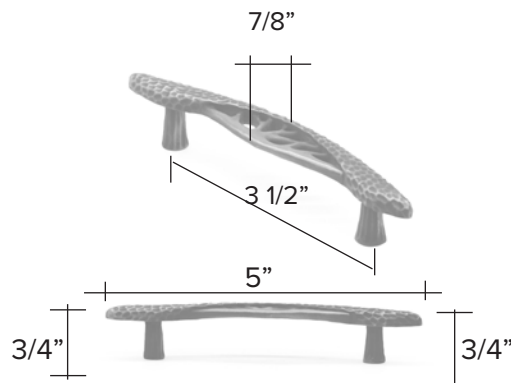

Dark Antique