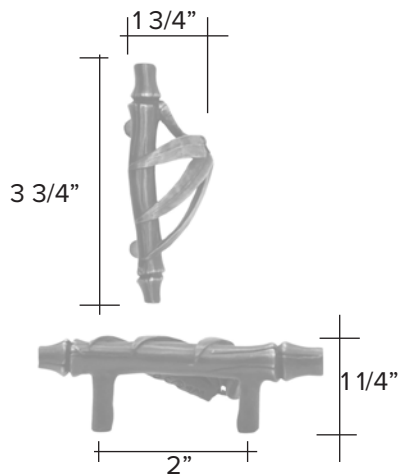

Bamboo leaf right code 1670 $ 109

Custom Made to Order

The designs and products shown here together with the pictures thereof are the intellectual property of Martin Pierce and are protected by copyright©1994-2021