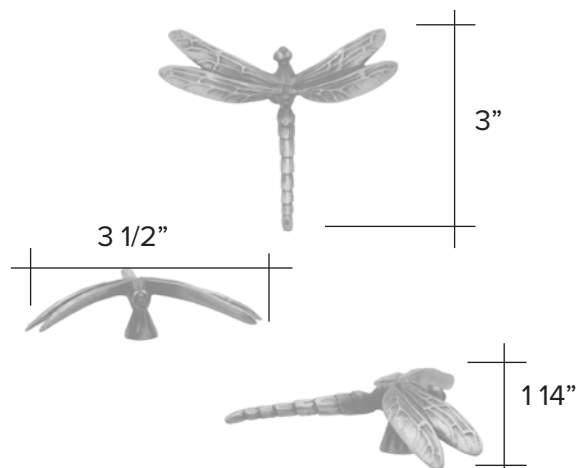

Dragonfly code 8070 $ 90

Custom Made to Order

The designs and products shown here together with the pictures thereof are the intellectual property of Martin Pierce and are protected by copyright©1994-2021

www.martinpierce.com

info@martinpierce.com

Tel: 323 939 5929