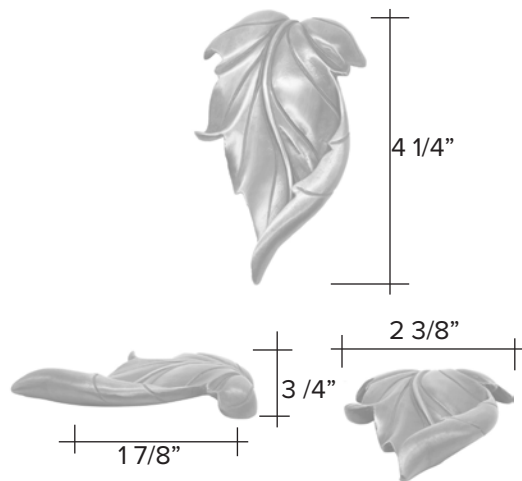

# Sycamore leaf left

Light Antique

Dark Antique

Sycamore left code 1450 \$ 109

Custom Made to Order

The designs and products shown here together with the pictures thereof are the intellectual property of Martin Pierce and are protected by copyright©1994-2021

# Sycamore leaf right

Light Antique

Dark Antique

Sycamore right code 1470 \$ 109

The designs and products shown here together with the pictures thereof are the intellectual property of Martin Pierce and are protected by copyright©1994-2021