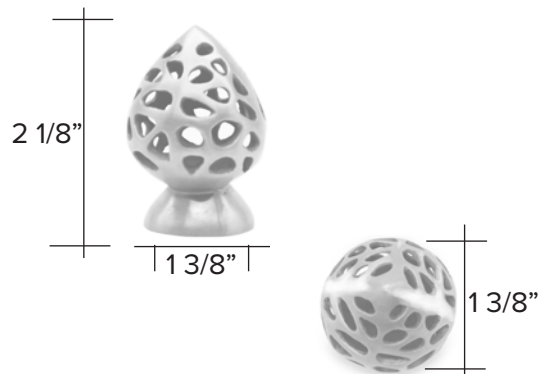

Morphic Round Pull code 810 $ 64

Custom Made to Order

The designs and products shown here together with the pictures thereof are the intellectual property of Martin Pierce and are protected by copyright©1994-2021