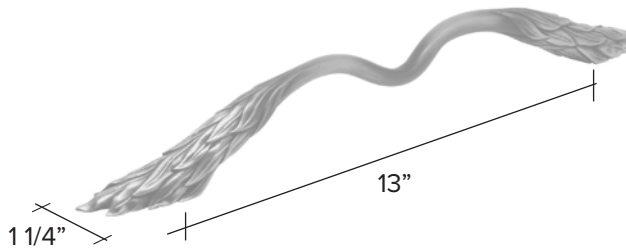

Willow long pull

Light Antique

Dark Antique

Willow long pull code 4099 $ 740

Custom Made to Order

The designs and products shown here together with the pictures thereof are the intellectual property of Martin Pierce and are protected by copyright©1994-2021