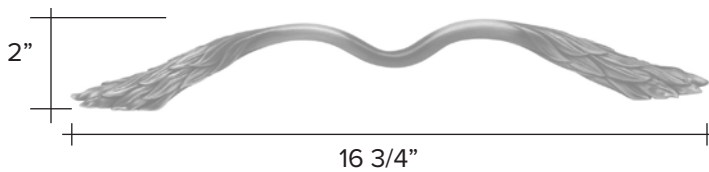

Willow long pull

Light Antique

Dark Antique

Willow long pull code 4099 $ 740

Custom Made to Order

The designs and products shown here together with the pictures thereof are the intellectual property of Martin Pierce and are protected by copyright©1994-2021