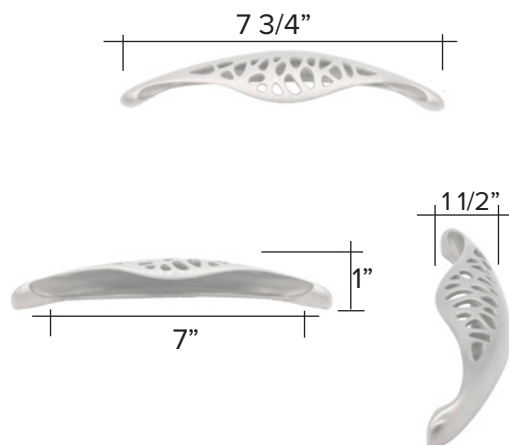

Morphic Small Pull code 820 $ 180

The designs and products shown here together with the pictures thereof are the intellectual property of Martin Pierce and are protected by copyright©1994-2021

Custom Made to Order