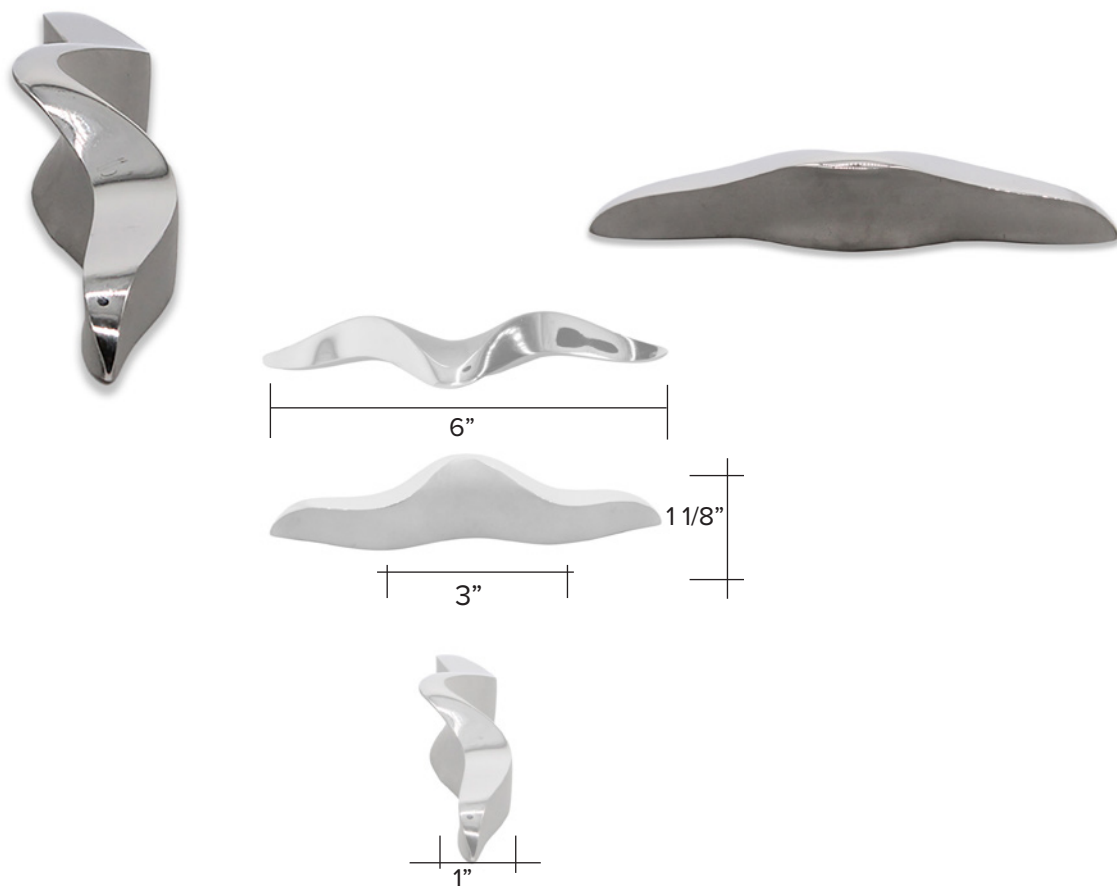

# Ergo Wave 6" Pull

Brushed Satin Stainless Steel with Polished Highlights - SS

6" Large Wave Pull code 760 \$ 135

Custom Made to Order

The designs and products shown here together with the pictures thereof are the intellectual property of Martin Pierce and are protected by copyright©1994-2021