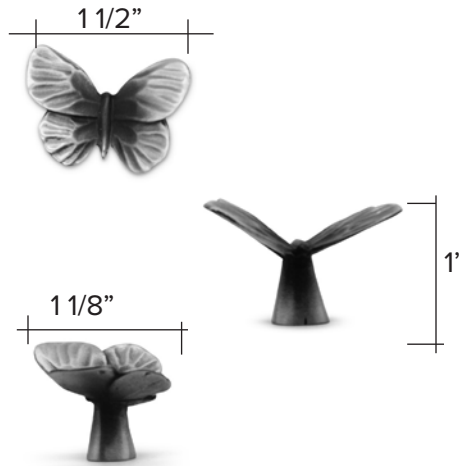

Small Butterfly

Light Antique

Dark Antique

Butterfly small code 7070 $68

Custom Made to Order

The designs and products shown here together with the pictures thereof are the intellectual property of Martin Pierce and are protected by copyright©1994-2021

www.martinpierce.com

info@martinpierce.com

Tel: 323 939 5929