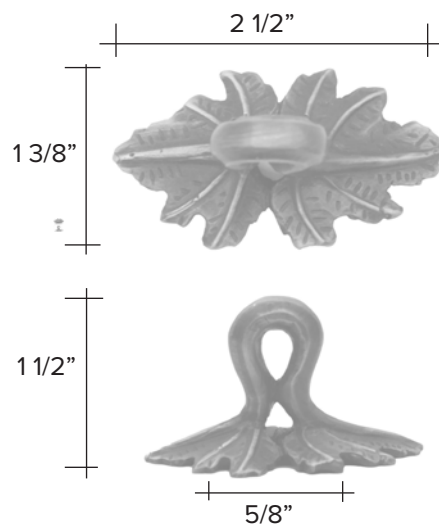

# Vine leaf

Light Antique

Dark Antique

Vine leaf pull code 5421 \$ 124

Custom Made to Order

The designs and products shown here together with the pictures thereof are the intellectual property of Martin Pierce and are protected by copyright©1994-2021

# Vine finger pull

Light Antique

Dark Antique

Vine finger pull code 4521 \$ 43

Custom Made to Order

The designs and products shown here together with the pictures thereof are the intellectual property of Martin Pierce and are protected by copyright©1994-2021