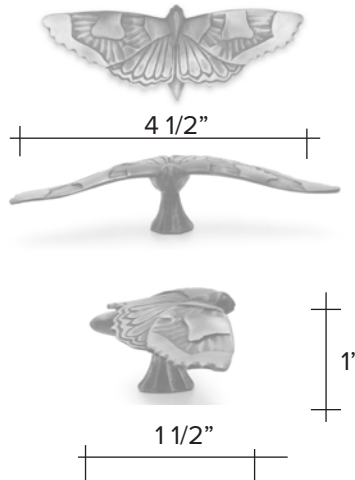

# Large Butterfly Cabinet Pull

Light Antique

Dark Antique

Large Butterfly code 8090 \$ 106

Custom Made to Order

The designs and products shown here together with the pictures thereof are the intellectual property of Martin Pierce and are protected by copyright©1994-2021