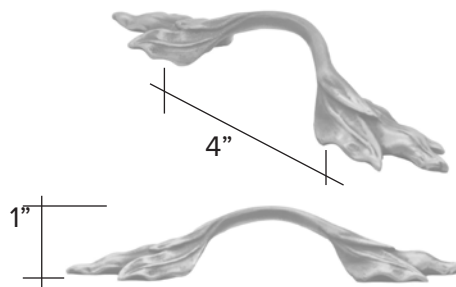

Willow leaf

Light Antique

Dark Antique

Willow leaf pull code 2200 $ 114

Custom Made to Order

The designs and products shown here together with the pictures thereof are the intellectual property of Martin Pierce and are protected by copyright©1994-2021