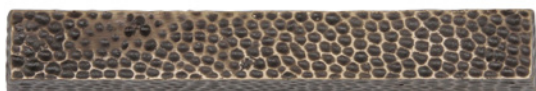

Chiseled Rectangular Pull code 250 $ 175

www.martinpierce.com

info@martinpierce.com

66

Custom Made to Order

The designs and products shown here together with the pictures thereof are the intellectual property of Martin Pierce and are protected by copyright©1994-2021

Tel: 323 939 5929