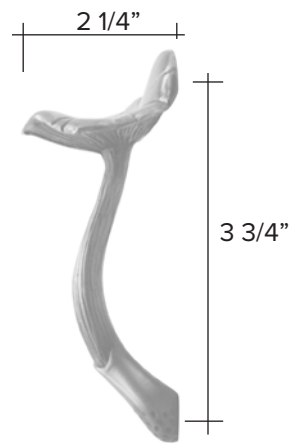

Mushroom left code 1050 $ 126

The designs and products shown here together with the pictures thereof are the intellectual property of Martin Pierce and are protected by copyright©1994-2021

Custom Made to Order