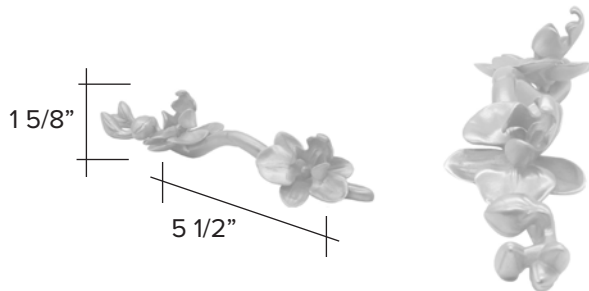

Orchid Stem code 3288 $ 330

Custom Made to Order

The designs and products shown here together with the pictures thereof are the intellectual property of Martin Pierce and are protected by copyright©1994-2021