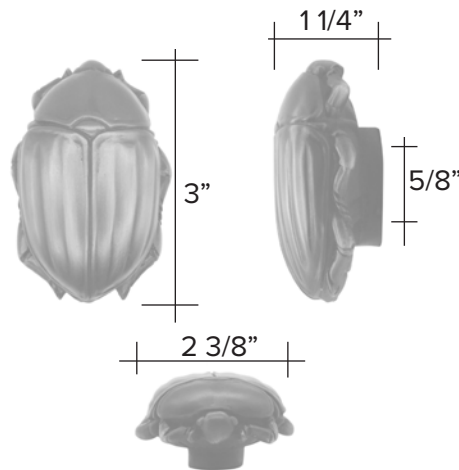

Large Scarab code 8090 $ 144

Custom Made to Order

The designs and products shown here together with the pictures thereof are the intellectual property of Martin Pierce and are protected by copyright©1994-2021

www.martinpierce.com

info@martinpierce.com

Tel: 323 939 5929