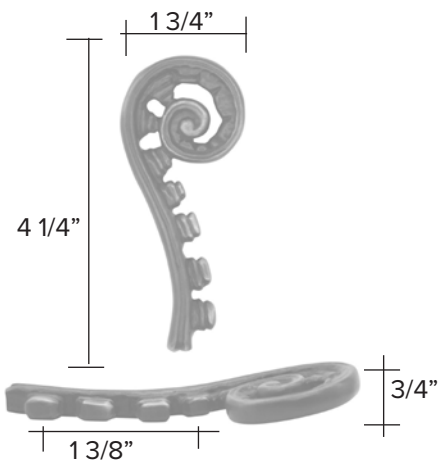

Fiddlehead fern right code 1270 $ 100

The designs and products shown here together with the pictures thereof are the intellectual property of Martin Pierce and are protected by copyright©1994-2021

Custom Made to Order