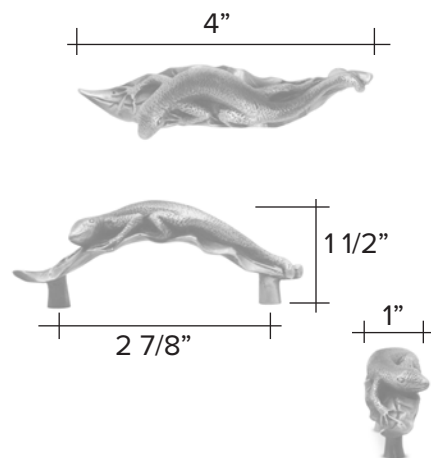

Lizard pull code 6020 $ 113

Custom Made to Order

The designs and products shown here together with the pictures thereof are the intellectual property of Martin Pierce and are protected by copyright©1994-2021