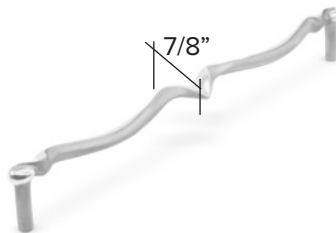

Brushed Satin Stainless Steel with Polished Highlights - SS