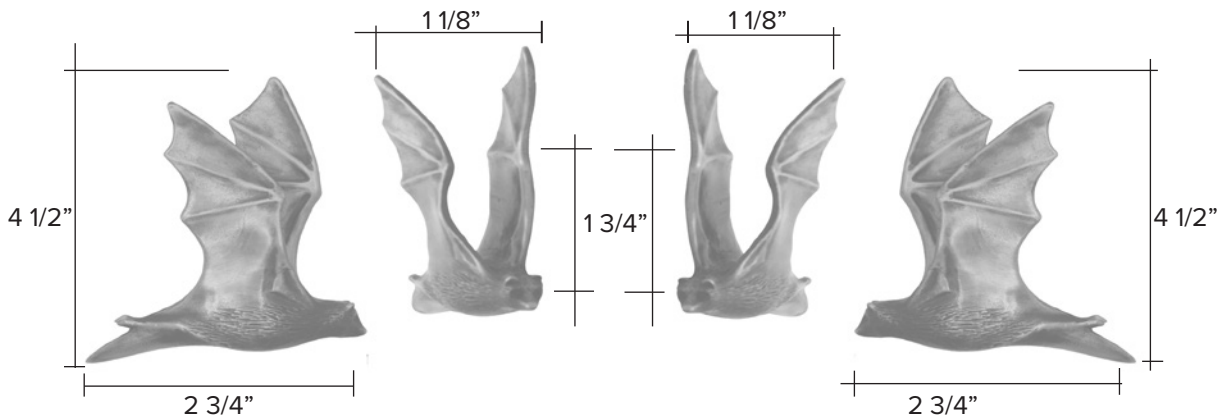

# Bat Cabinet Pulls Left and Right

Left - light antique

Right - dark antique

Lt. code 5500 \$ 132 Rt. code 5570 \$ 132

Custom Made to Order

The designs and products shown here together with the pictures thereof are the intellectual property of Martin Pierce and are protected by copyright©1994-2021