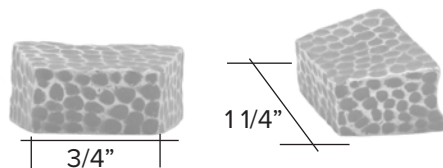

Chiseled Square Pull code 150 $ 74

The designs and products shown here together with the pictures thereof are the intellectual property of Martin Pierce and are protected by copyright©1994-2021

www.martinpierce.com

info@martinpierce.com

Tel: 323 939 5929