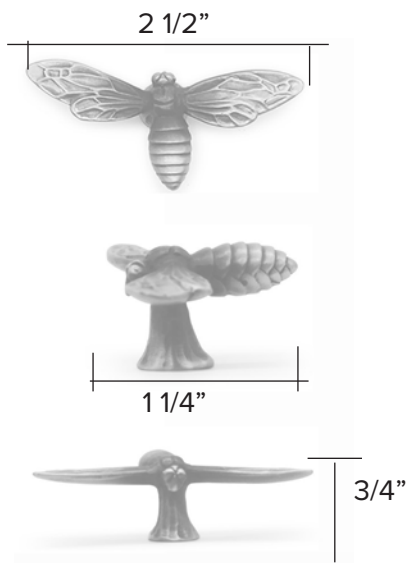

# Wasp open wings

Light Antique

Dark Antique

Wasp open wings code 7010 \$64

Custom Made to Order

The designs and products shown here together with the pictures thereof are the intellectual property of Martin Pierce and are protected by copyright©1994-2021