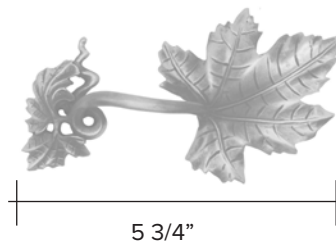

Vine leaf pull code 5421 $ 124

Custom Made to Order

The designs and products shown here together with the pictures thereof are the intellectual property of Martin Pierce and are protected by copyright©1994-2021