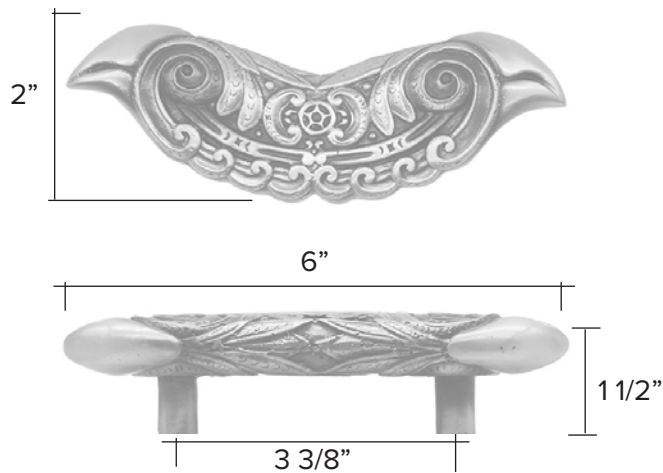

Gecko

Custom Made to Order

The designs and products shown here together with the pictures thereof are the intellectual property of Martin Pierce and are protected by copyright©1994-2021

[www.martinpierce.com](http://www.martinpierce.com)

# Hawaiian double headed bird

Light Antique

Dark Antique

Double headed bird code 2136 \$ 330

Custom Made to Order

The designs and products shown here together with the pictures thereof are the intellectual property of Martin Pierce and are protected by copyright©1994-2021