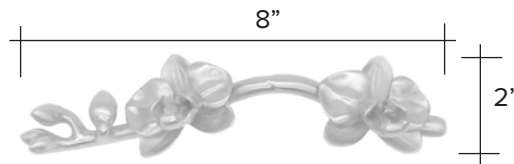

Orchid Stem code 3288 $ 330

Custom Made to Order

The designs and products shown here together with the pictures thereof are the intellectual property of Martin Pierce and are protected by copyright©1994-2021