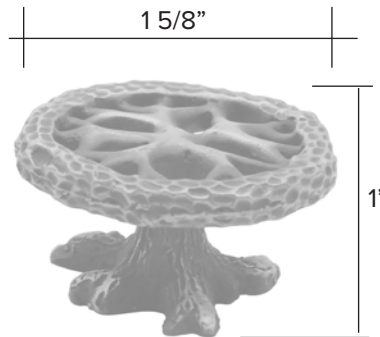

Round pull code 1700 $ 70

Custom Made to Order

The designs and products shown here together with the pictures thereof are the intellectual property of Martin Pierce and are protected by copyright©1994-2021