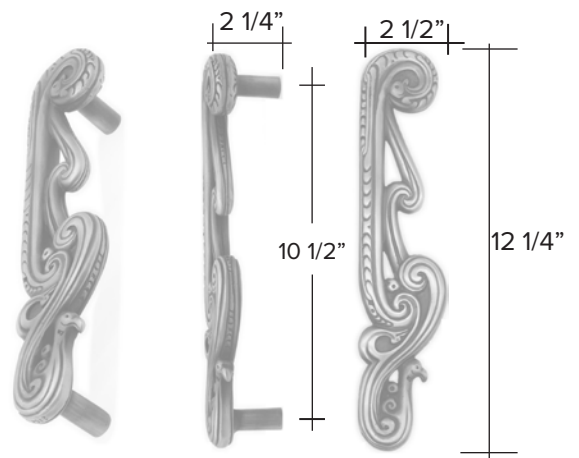

Left bird code 2144 $ 745   Right bird code 3322 $ 745

Custom Made to Order

The designs and products shown here together with the pictures thereof are the intellectual property of Martin Pierce and are protected by copyright©1994-2021