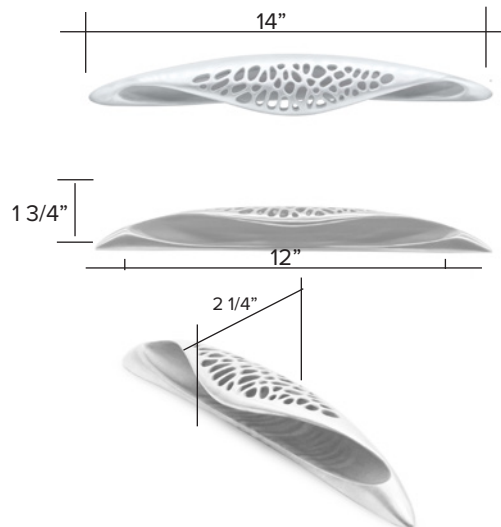

# Morphic Large Pull

Brushed Stainless Steel - BS

Dark Antique Bronze - DA

Morphic Large Pull code 830 \$ 330

The designs and products shown here together with the pictures thereof are the intellectual property of Martin Pierce and are protected by copyright©1994-2021