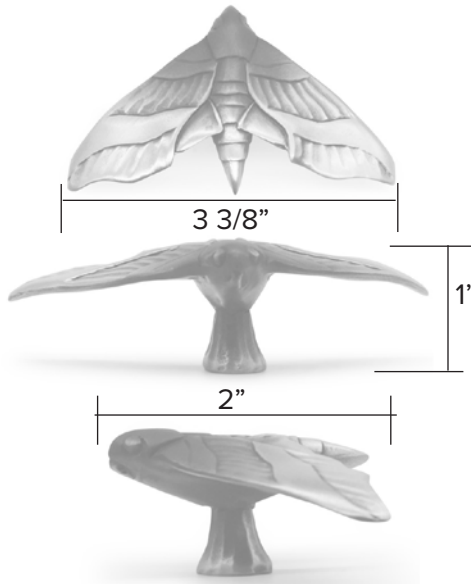

Moth code 8050 $ 94

Custom Made to Order

The designs and products shown here together with the pictures thereof are the intellectual property of Martin Pierce and are protected by copyright©1994-2021

www.martinpierce.com

info@martinpierce.com

Tel: 323 939 5929