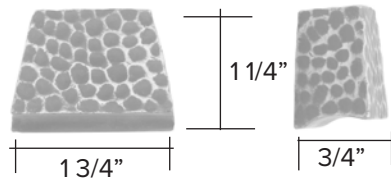

Chiseled Square Pull code 150 $ 74

The designs and products shown here together with the pictures thereof are the intellectual property of Martin Pierce and are protected by copyright©1994-2021

www.martinpierce.com

info@martinpierce.com

Tel: 323 939 5929