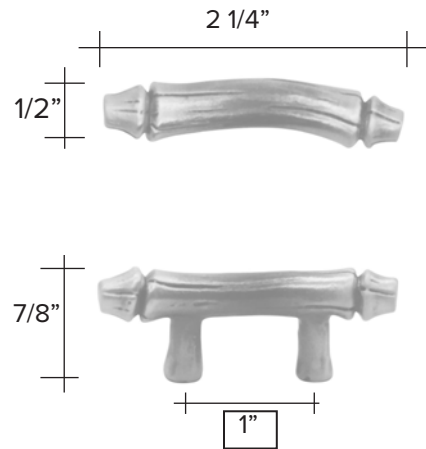

Bamboo stem

Light Antique

Dark Antique

Bamboo stem pull code 1600 $ 66

Custom Made to Order

The designs and products shown here together with the pictures thereof are the intellectual property of Martin Pierce and are protected by copyright©1994-2021