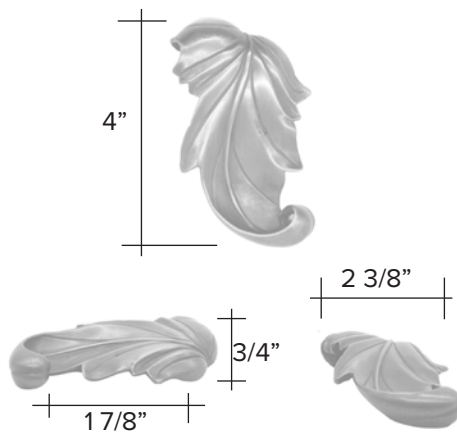

Vine leaf

Custom Made to Order

The designs and products shown here together with the pictures thereof are the intellectual property of Martin Pierce and are protected by copyright©1994-2021  
[www.martinpierce.com](http://www.martinpierce.com)

# Sycamore leaf left

Light Antique

Dark Antique

Sycamore left code 1450 \$ 109

Custom Made to Order

The designs and products shown here together with the pictures thereof are the intellectual property of Martin Pierce and are protected by copyright©1994-2021