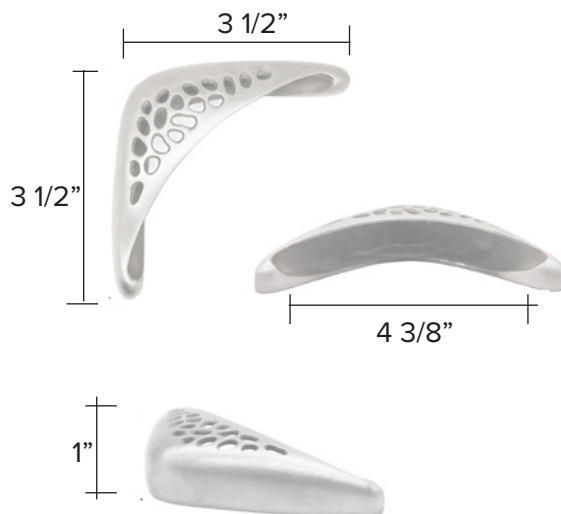

# Morphic Large Pull

Brushed Stainless Steel - BS

Dark Antique Bronze - DA

Morphic Large Pull code 830 \$ 330

The designs and products shown here together with the pictures thereof are the intellectual property of Martin Pierce and are protected by copyright©1994-2021

# Morphic Corner Pull

Brushed Stainless Steel - BS

Dark Antique - DA

Morphic Corner Pull code 7450 \$ 124

Custom Made to Order

The designs and products shown here together with the pictures thereof are the intellectual property of Martin Pierce and are protected by copyright © 1994-2021