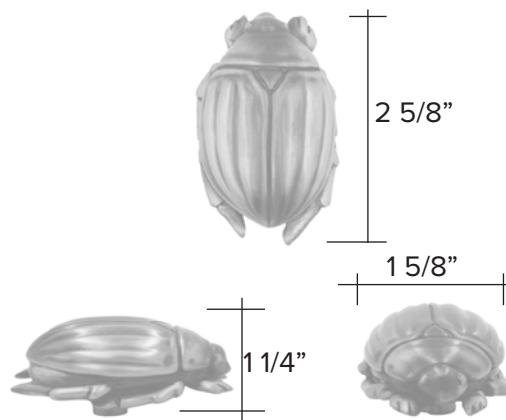

Small Scarab code 9010 $ 132

Custom Made to Order

The designs and products shown here together with the pictures thereof are the intellectual property of Martin Pierce and are protected by copyright©1994-2021