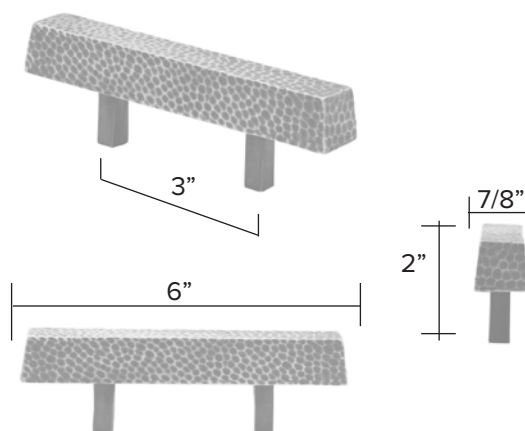

Chiseled Rectangular Pull code 250 $ 175

www.martinpierce.com

info@martinpierce.com

66

Custom Made to Order

The designs and products shown here together with the pictures thereof are the intellectual property of Martin Pierce and are protected by copyright©1994-2021

Tel: 323 939 5929