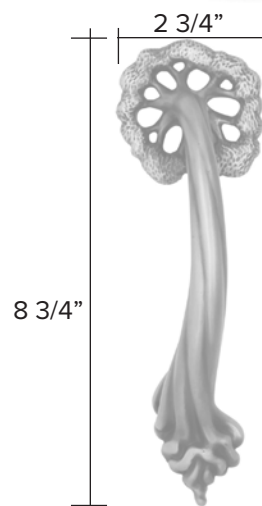

Hedgerow Small Tree - Right code 5287 $ 455

Custom Made to Order

The designs and products shown here together with the pictures thereof are the intellectual property of Martin Pierce and are protected by copyright©1994-2021