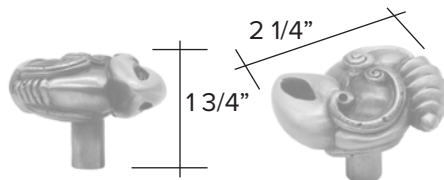

Hawaiian bird knob code 2134 $130

Custom Made to Order

The designs and products shown here together with the pictures thereof are the intellectual property of Martin Pierce and are protected by copyright©1994-2021