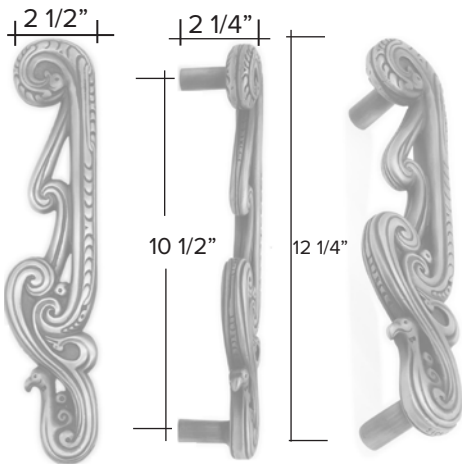

Left bird code 2144 $ 745   Right bird code 3322 $ 745

Custom Made to Order

The designs and products shown here together with the pictures thereof are the intellectual property of Martin Pierce and are protected by copyright©1994-2021