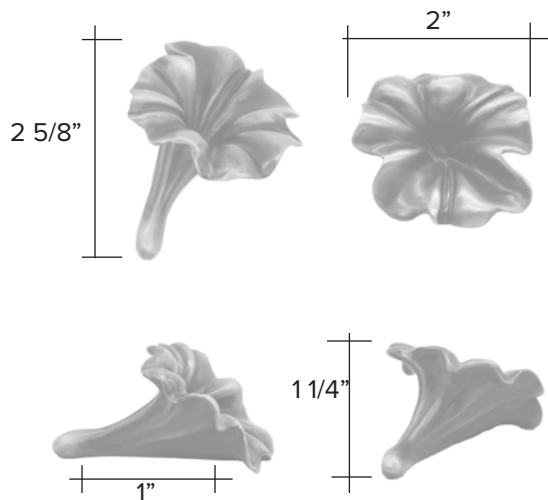

# Trumpet flower

Light Antique

Dark Antique

Trumpet flower code 1500 \$ 99

Custom Made to Order

The designs and products shown here together with the pictures thereof are the intellectual property of Martin Pierce and are protected by copyright©1994-2021