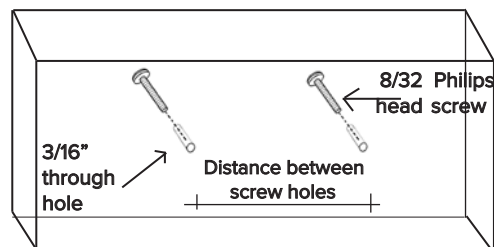

AVOID ERRORS - BEFORE DRILLING HOLES CHECK TO MAKE SURE THAT YOUR SCREW HOLE ALIGNS WITH THE MOUNTING POST OF THE CABINET PULL