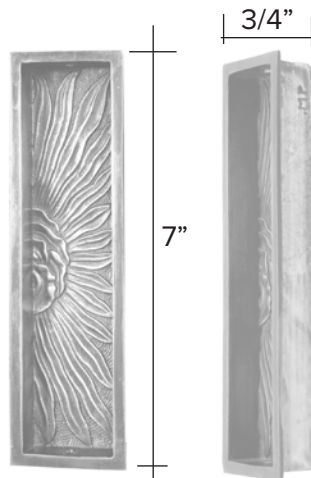

Willow flush pull code PDFP131 $ 316

The designs and products shown here together with the pictures thereof are the intellectual property of Martin Pierce and are protected by copyright©1994-2021

Custom Made to Order