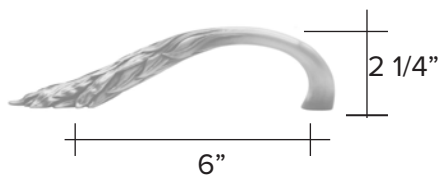

Willow Sprig right code 4050 $ 340

Custom Made to Order

The designs and products shown here together with the pictures thereof are the intellectual property of Martin Pierce and are protected by copyright©1994-2021